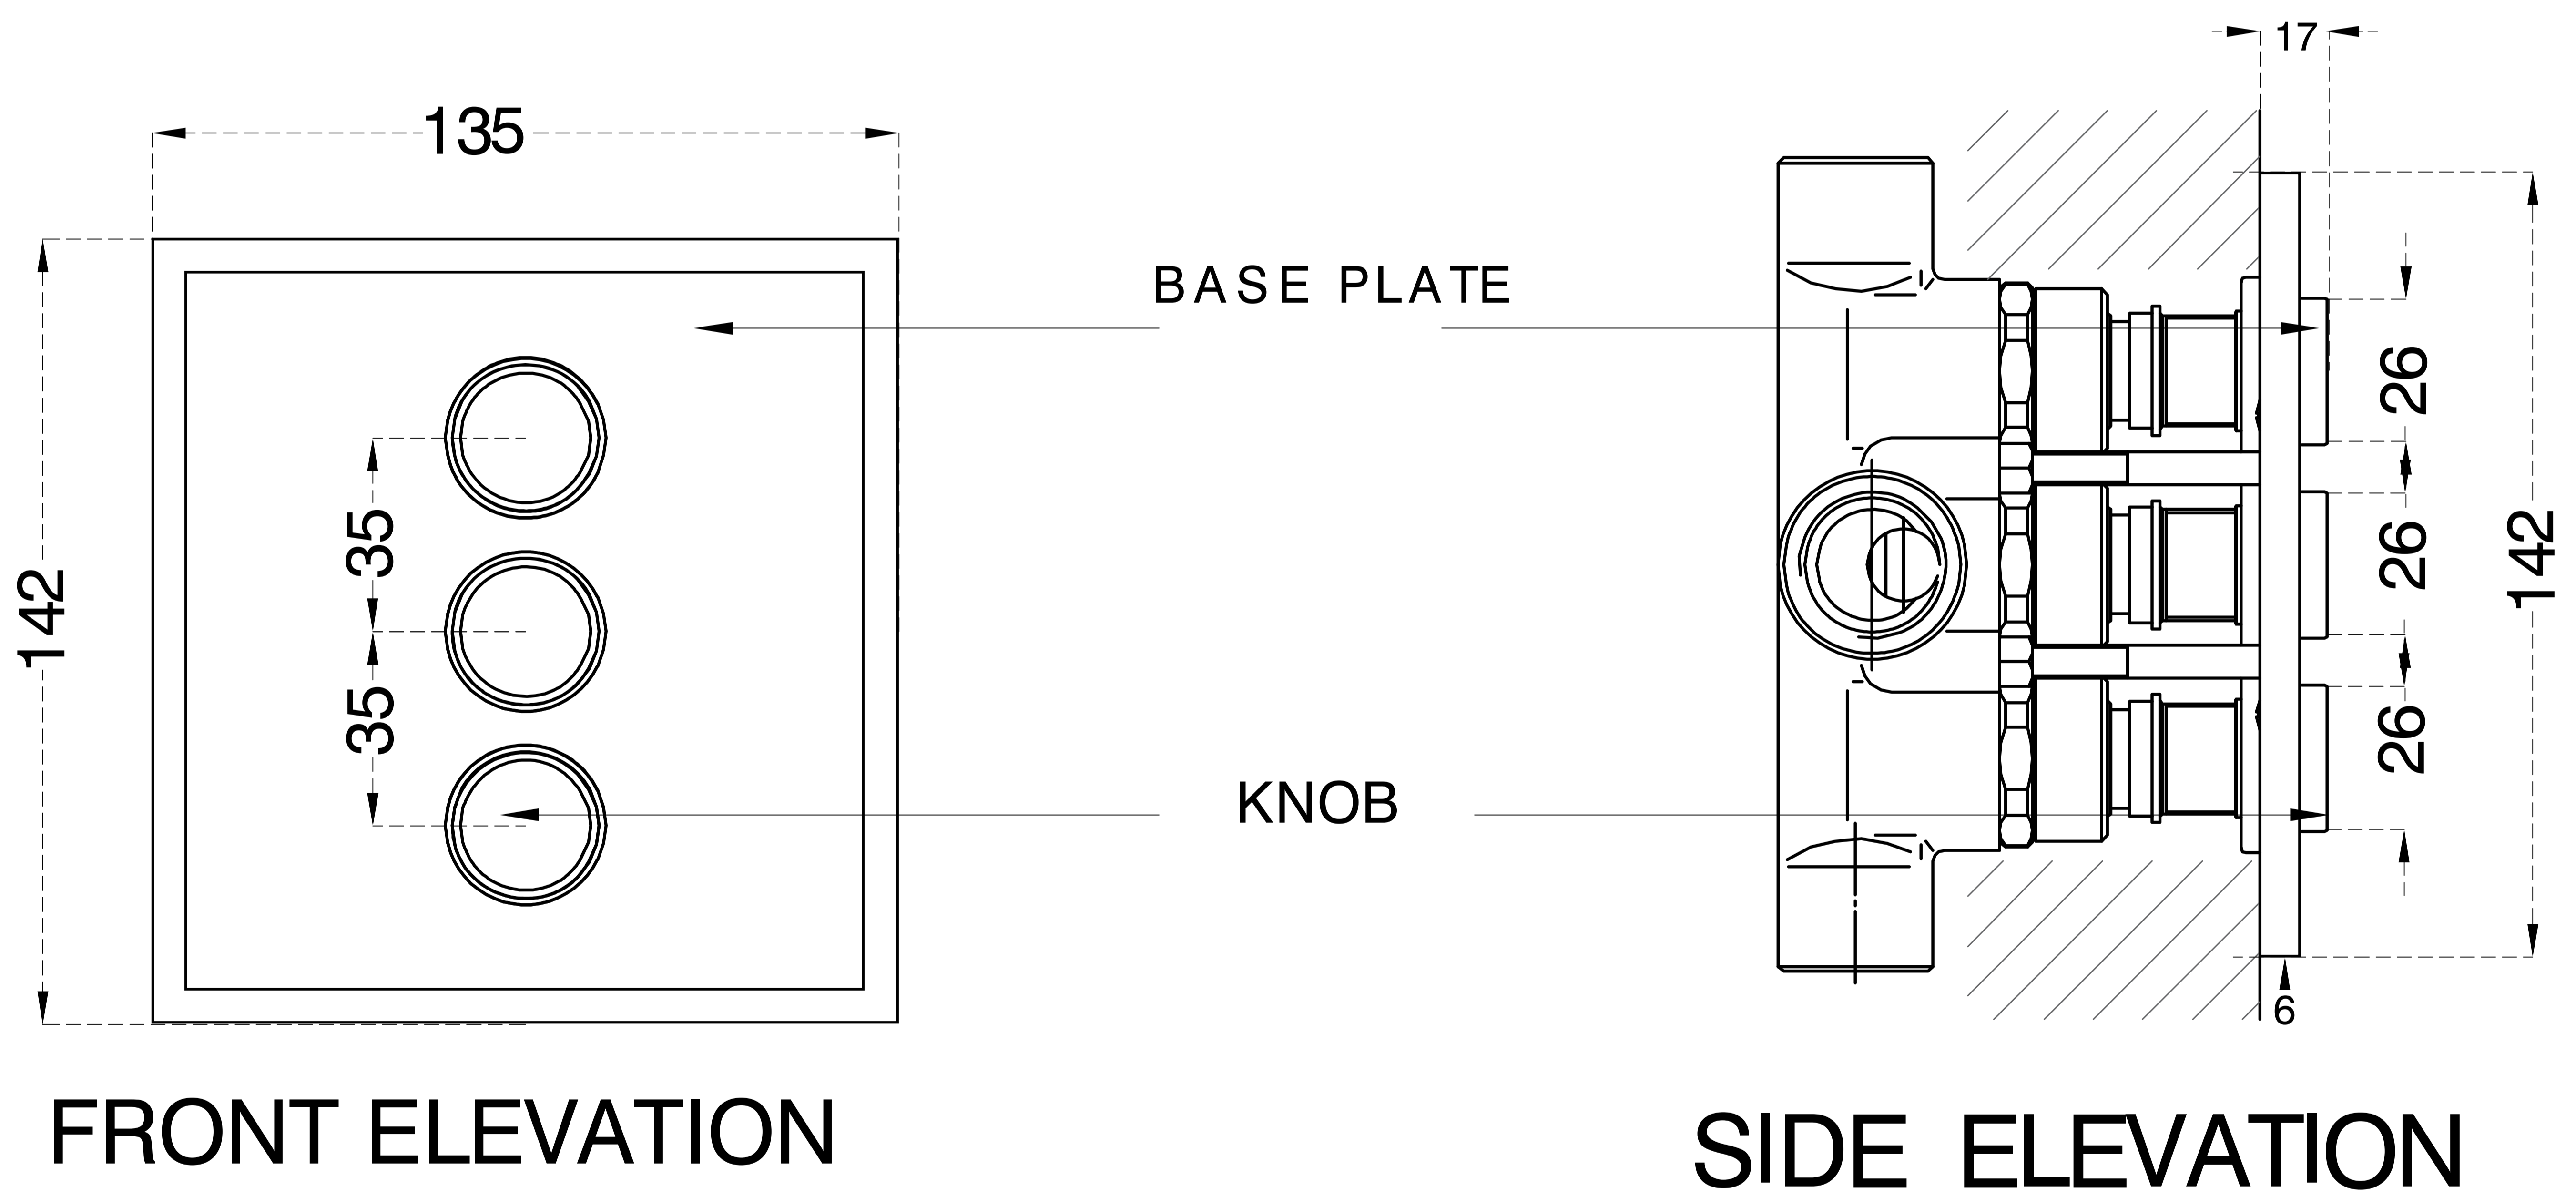

Add-On Diverter with Click-Select™

Product Code : 2084

Technical Drawing

All dimension are in mm